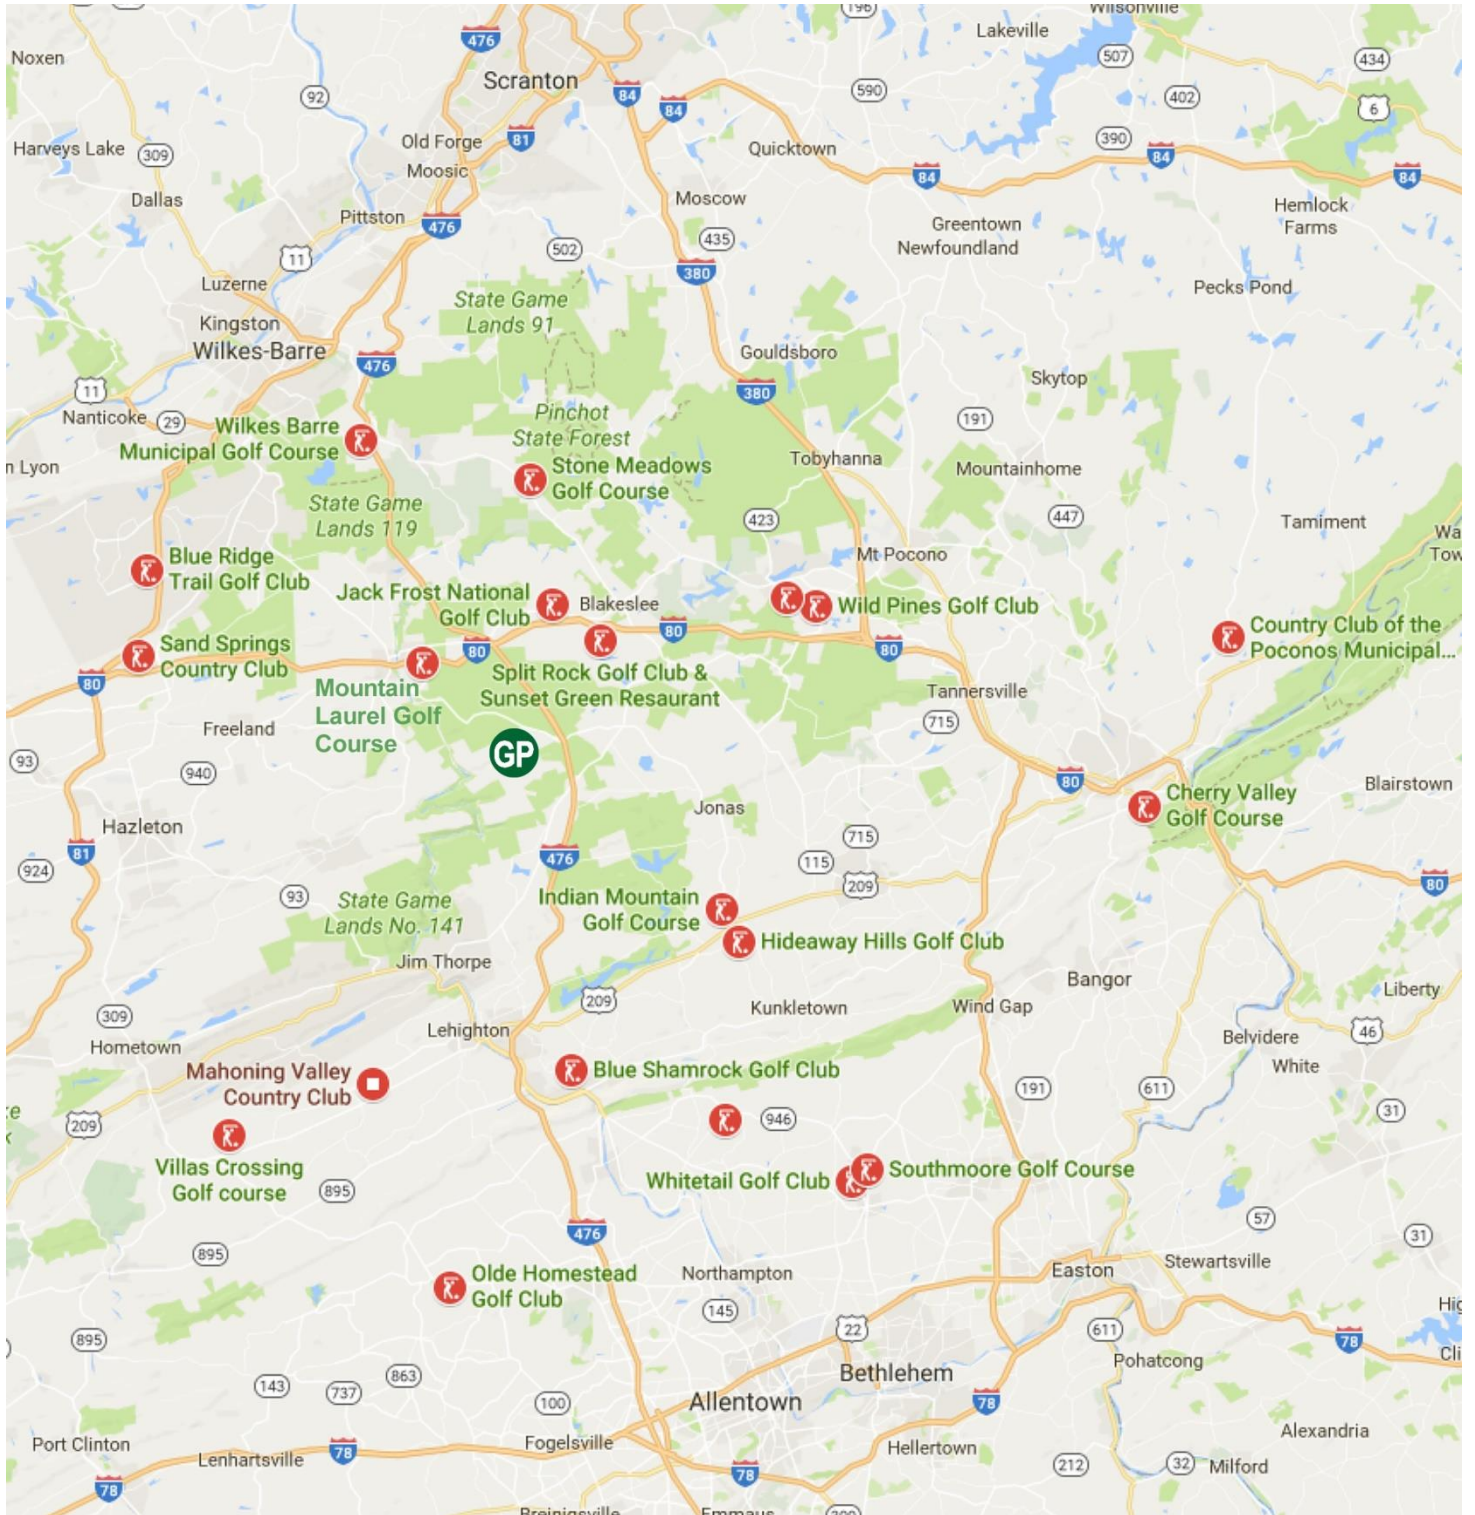

Eighteen Golf Courses within One Hour of Graystones Preserve

Blue Ridge Trail Golf Club (public)

<http://www.blueridgetrail.com>

570-868-4653

23.0 miles – 38 minutes

Blue Shamrock Golf Club (out of town memberships)

<https://www.golfblueshamrock.com>

610-826-2504

21.5 miles – 30 minutes

Cherry Valley Golf Course (public)

<https://www.facebook.com/cherryvalleygolf/>

570-421-1350

34.6 miles – 41 minutes

Country Club of the Poconos (public)